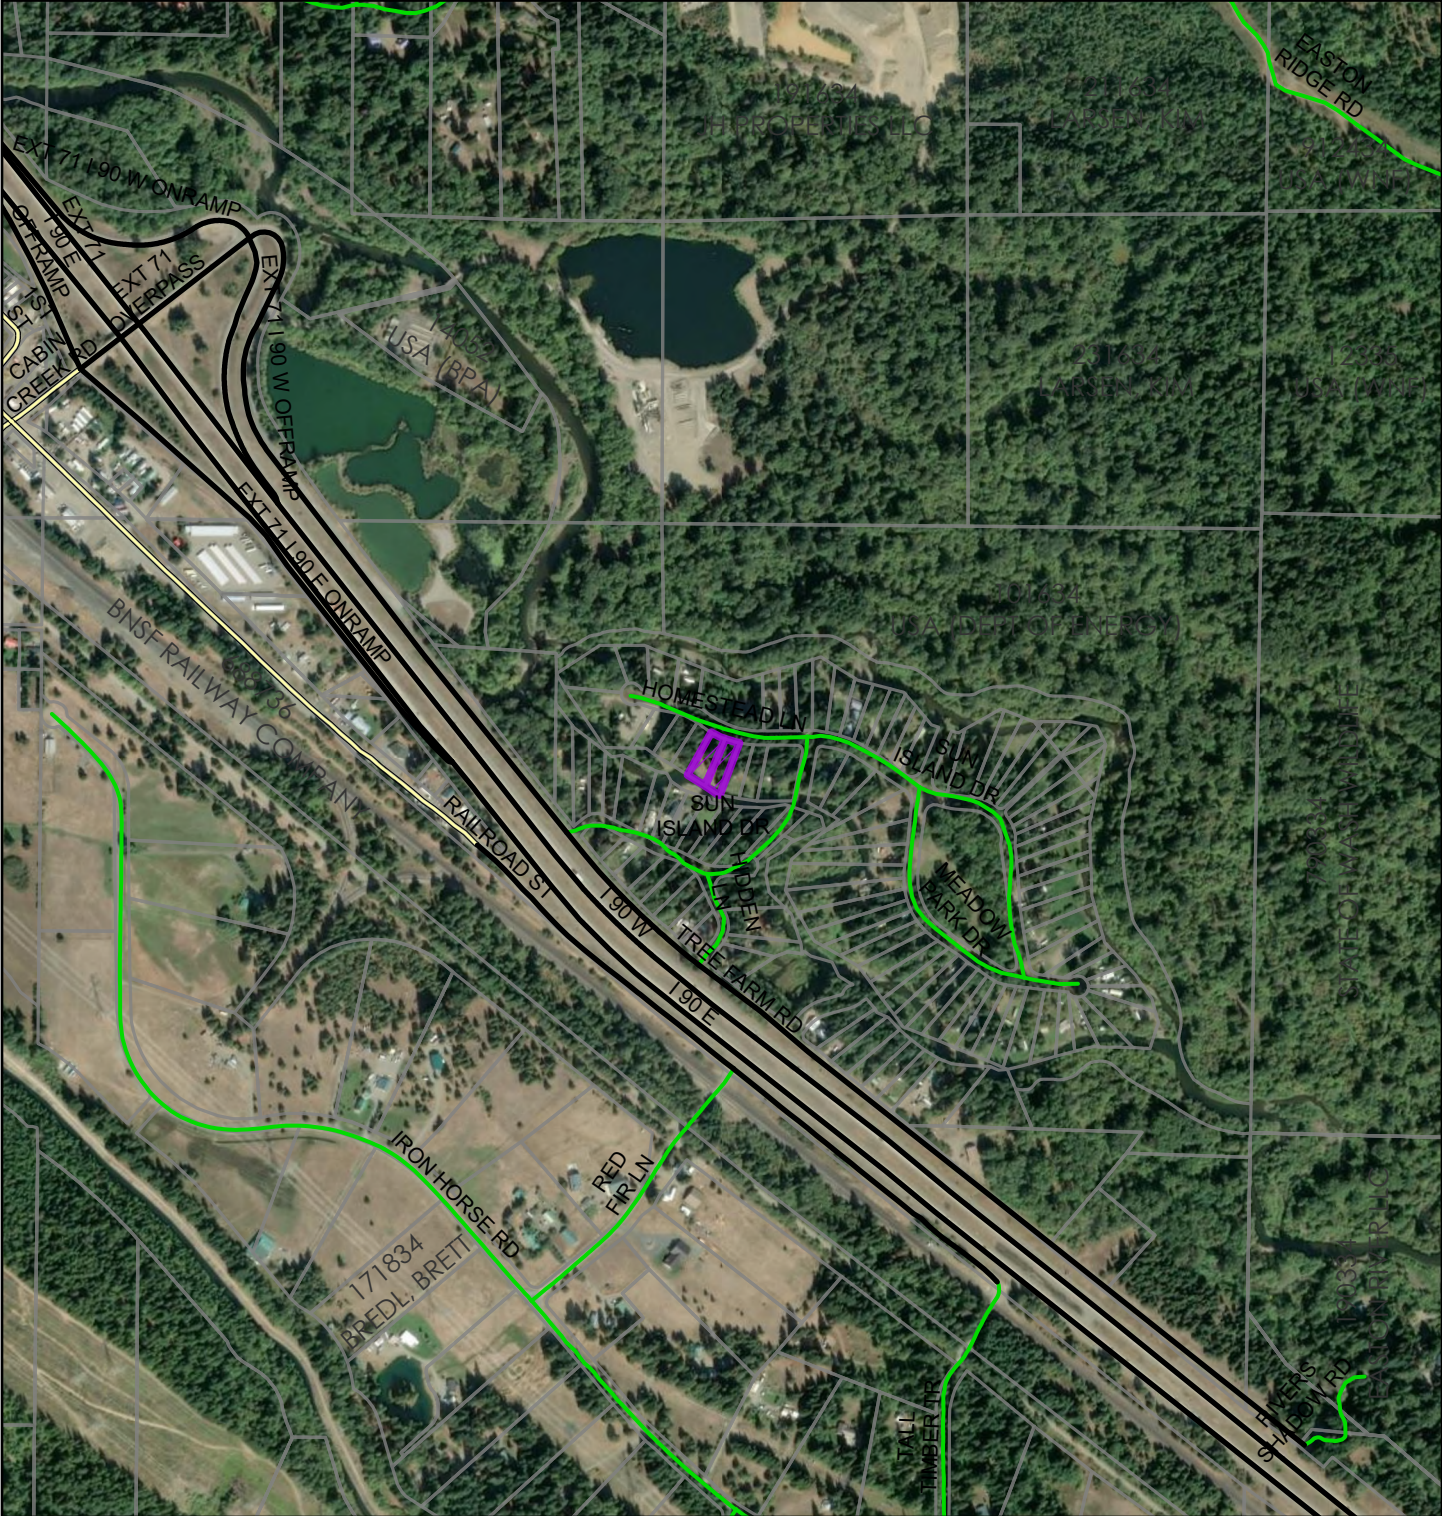

SX-26-00008 Roe

Vicinity View

Microsoft, Vantor

2026

Coordinate System: NAD 1983 StatePlane Washington South FIPS 4602 Feet